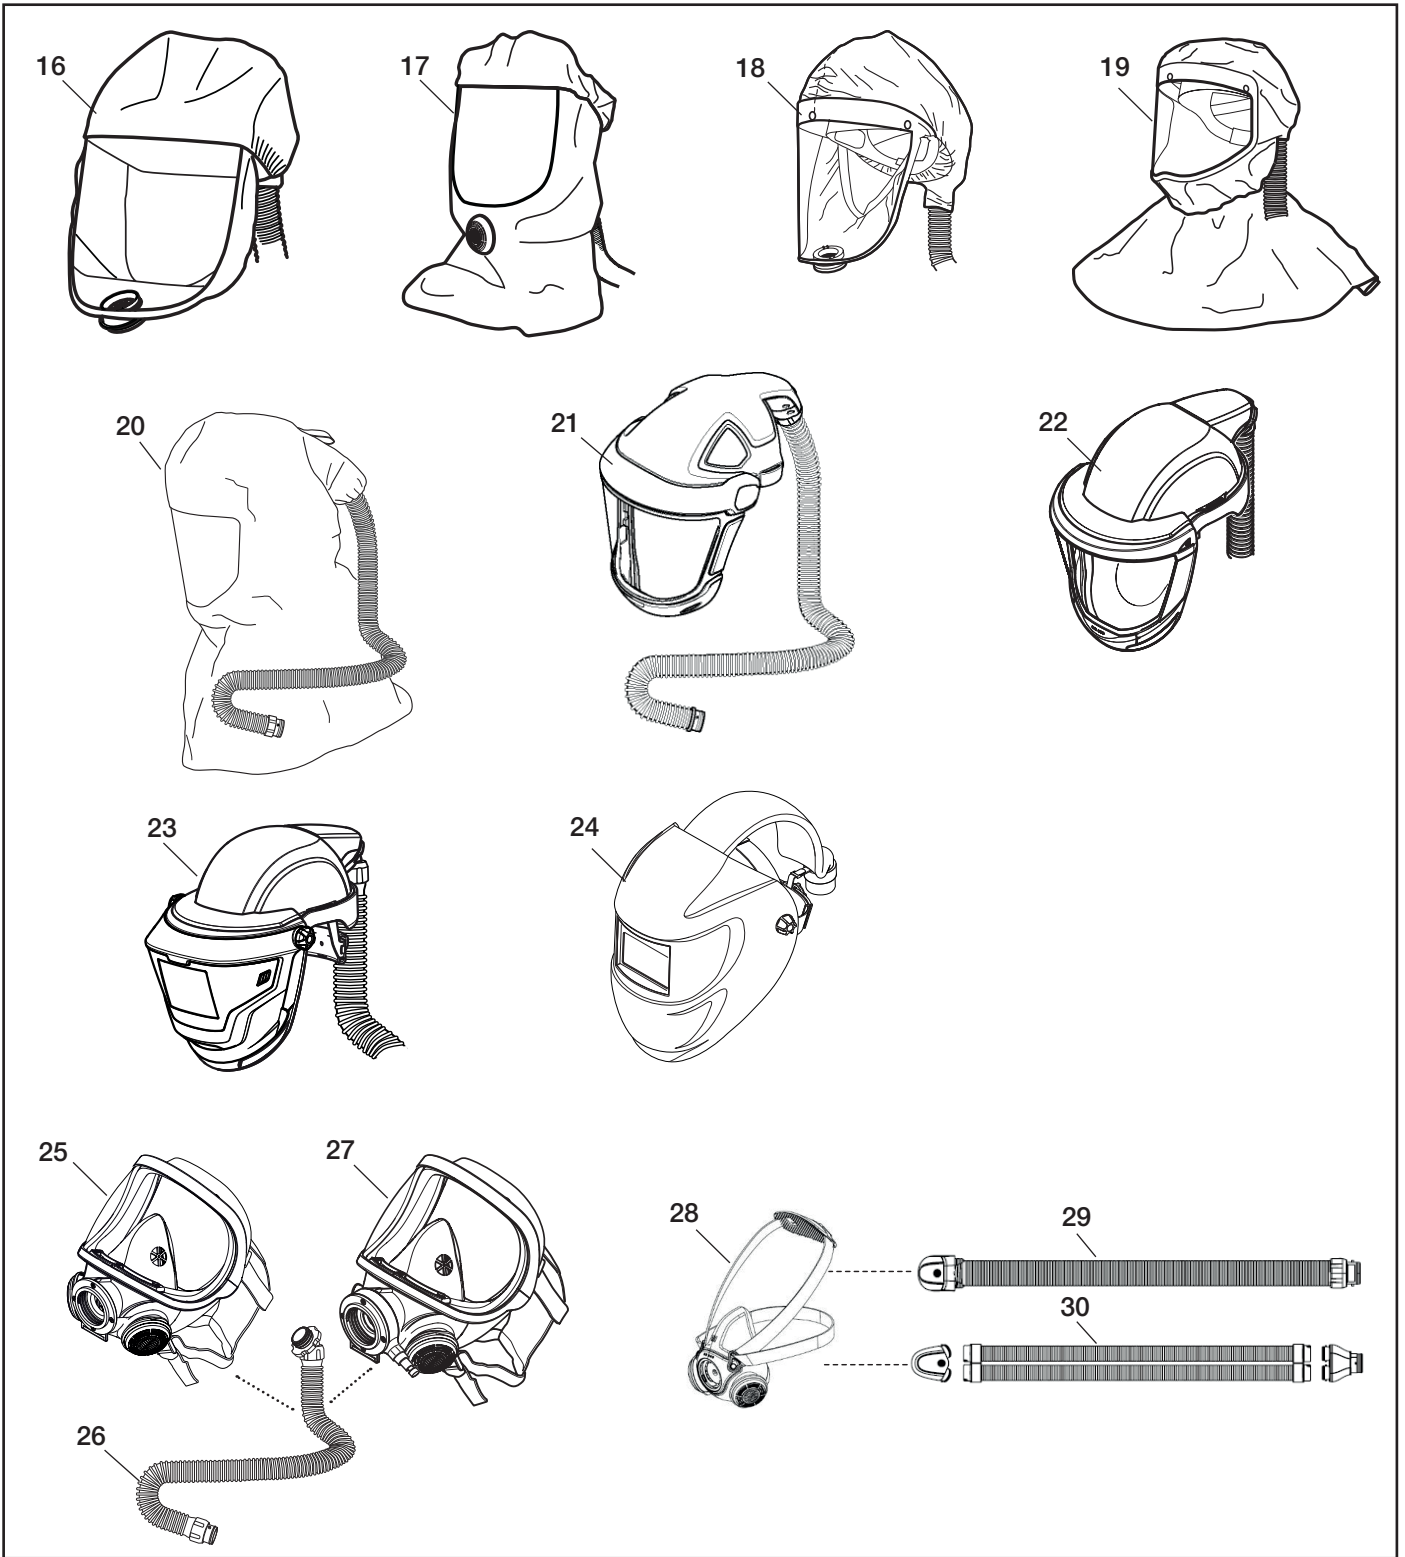

SR 500

SYSTEM OVERVIEW

No.	Description	Name	Art No.
1.	Fan unit	SR 500	R06-0110
2.	Gas filter A1BE2K1-Hg-P3 R	SR 599	H02-7312
3.	Gas filter A1BE2K1	SR 597	H02-7212
4.	Gas filter ABE1	SR 515	H02-7112
5.	Gas filter A2	SR 518	H02-7012
6.	Filter adapter	SR 511	R06-0105
7.	Particle filter P3 R	SR 510	H02-1312
8.	Particle filter P3 R	SR 710	H02-1512
9.	Pre-filter	SR 221	H02-0312
10.	Steel net disc	SR 336	T01-2001
11.	Pre-filter holder		R01-0605
12.	Pre-filter holder	SR 512	R06-0106
13.	Asbestos kit	SR 509	T06-0105
14.	Battery STD 2.25 Ah	SR 501	R06-0108
	Battery HD 3.5 Ah	SR 502	T06-0101
15.	Battery charger	SR 513	R06-0103
16.	Hood TH3	SR 520 S/M	H06-0312
	Hood TH3	SR 520 M/L	H06-0212
17.	Hood TH3	SR 530	H06-0412
18.	Hood TH3	SR 562	H06-5112
19.	Hood TH3	SR 561	H06-5012
20.	Hood TH3	SR 601	H06-5412
	Hood TH3	SR 602	H06-5512
21.	Face shield TH3	SR 570	H06-6512
22.	Helmet with visor TH3	SR 580	H06-8012

No.	Description	Name	Art No.
23.	Welding shield/Helmet with visor TH3	SR 584/ SR 580	H06-8310
24.	Welding shield TH3	SR 592	H06-4412
25.	Full face mask TM3, PC visor	SR 200	H01-1212
	Full face mask TM3, glass visor	SR 200	H01-1312
26.	Breathing hose 0,9 m PU	SR 550	T01-1216
	Breathing hose 1,0 m PU	SR 550	T01-1220
	Breathing hose 0,7 m rubber	SR 551	T01-1218
	Breathing hose 0,9 m rubber	SR 551	T01-1221
27.	Compressed air-fed full face mask TM3, PC visor	SR 200 Airline A	H03-1012
	Compressed air-fed full face mask TM3, glass visor	SR 200 Airline A	H03-1212
28.	Half mask TM3	SR 900 S SR 900 M SR 900 L	H01-3012 H01-3112 H01-3212
29.	Single Hose	SR 951	T01-3003
30.	Twin Hose	SR 952	R01-3009
31.	Harness	SR 552	T06-0116
32.	Belt cotton	SR 508	R06-0101
33.	Belt leather	SR 503	T06-0103
	Belt leather, large	SR 503	T06-0107
34.	Belt rubber	SR 504	T06-0104
35.	Belt PVC		T06-0124
36.	HD Belt, standard	SR 553	T06-0119
	HD Belt, large	SR 553	T06-0120
37.	Flow meter	SR 356	R03-0346