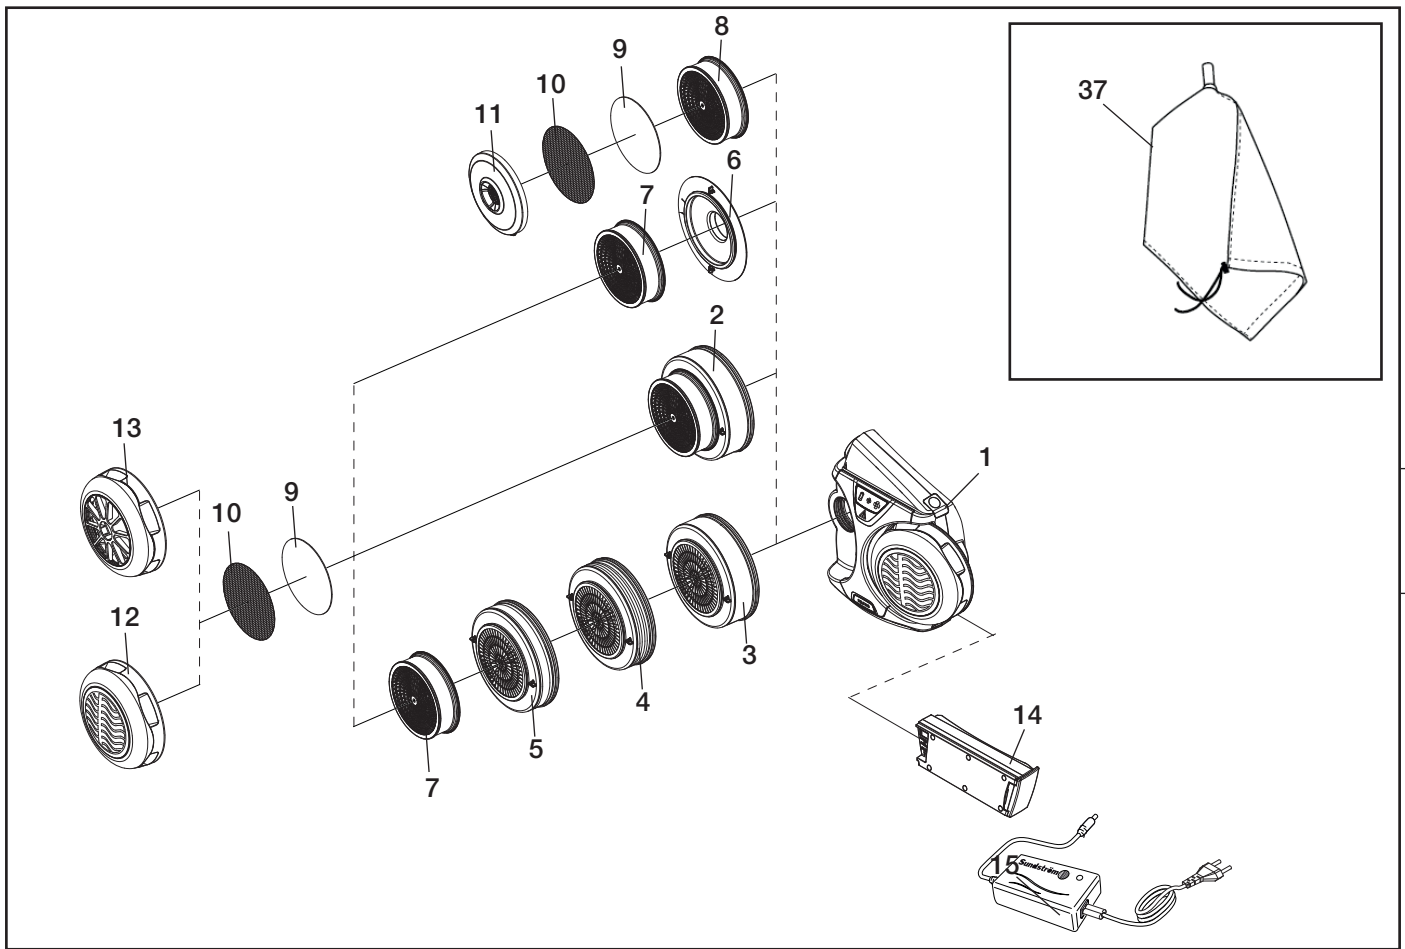

SR 500

SYSTEM OVERVIEW

No.	Description	Name	Art No.
1.	Fan unit	SR 500	R06-0110
2.	Gas filter A1BE2K1-Hg-P3 R	SR 599	H02-7312
3.	Gas filter A1BE2K1	SR 597	H02-7212
4.	Gas filter ABE1	SR 515	H02-7112
5.	Gas filter A2	SR 518	H02-7012
6.	Filter adapter	SR 511	R06-0105
7.	Particle filter P3 R	SR 510	H02-1312
8.	Particle filter P3 R	SR 710	H02-1512
9.	Pre-filter	SR 221	H02-0312
10.	Steel net disc	SR 336	T01-2001
11.	Pre-filter holder		R01-0605
12.	Pre-filter holder	SR 512	R06-0106
13.	Asbestos kit	SR 509	T06-0105
14.	Battery STD 2.25 Ah	SR 501	R06-0108
	Battery HD 3.5 Ah	SR 502	T06-0101
15.	Battery charger	SR 513	R06-0103
16.	Hood TH3	SR 520 S/M	H06-0312
	Hood TH3	SR 520 M/L	H06-0212
17.	Hood TH3	SR 530	H06-0412
18.	Hood TH3	SR 562	H06-5112
19.	Hood TH3	SR 561	H06-5012
20.	Hood TH3	SR 601	H06-5412
	Hood TH3	SR 602	H06-5512
21.	Face shield TH3	SR 570	H06-6512
22.	Helmet with visor TH3	SR 580	H06-8012

No.	Description	Name	Art No.
23.	Welding shield/Helmet with visor TH3	SR 584/ SR 580	H06-8310
24.	Welding shield TH3	SR 592	H06-4412
25.	Full face mask TM3, PC visor	SR 200	H01-1212
	Full face mask TM3, glass visor	SR 200	H01-1312
26.	Breathing hose 0,9 m PU	SR 550	T01-1216
	Breathing hose 1,0 m PU	SR 550	T01-1220
	Breathing hose 0,7 m rubber	SR 551	T01-1218
	Breathing hose 0,9 m rubber	SR 551	T01-1221
27.	Compressed air-fed full face mask TM3, PC visor	SR 200 Airline A	H03-1012
	Compressed air-fed full face mask TM3, glass visor	SR 200 Airline A	H03-1212
28.	Half mask TM3	SR 900 S SR 900 M SR 900 L	H01-3012 H01-3112 H01-3212
29.	Single Hose	SR 951	T01-3003
30.	Twin Hose	SR 952	R01-3009
31.	Harness	SR 552	T06-0116
32.	Belt cotton	SR 508	R06-0101
33.	Belt leather	SR 503	T06-0103
	Belt leather, large	SR 503	T06-0107
34.	Belt rubber	SR 504	T06-0104
35.	Belt PVC		T06-0124
36.	HD Belt, standard	SR 553	T06-0119
	HD Belt, large	SR 553	T06-0120
37.	Flow meter	SR 356	R03-0346